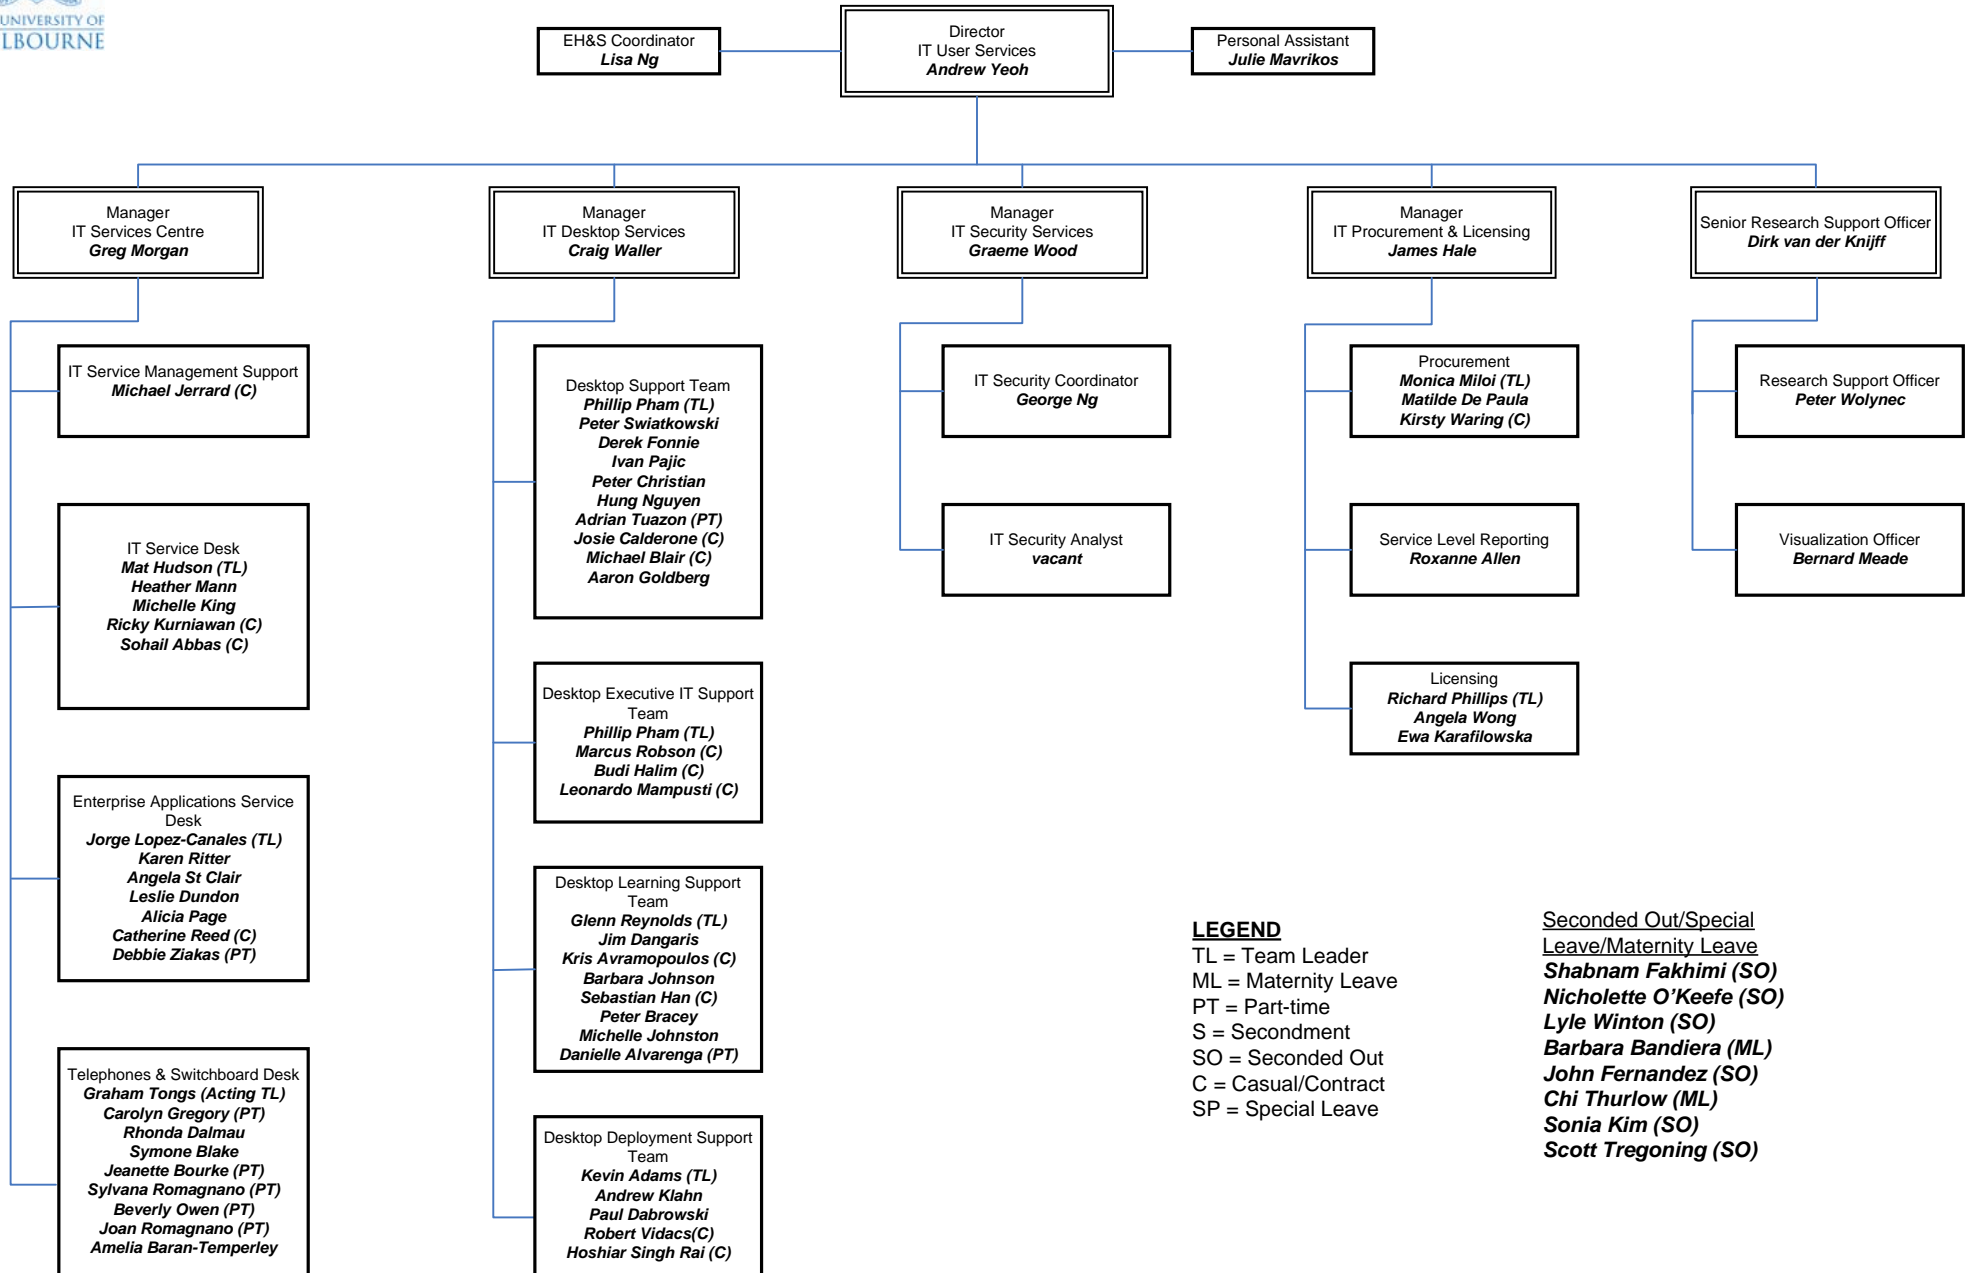

Information Technology User Services – Information Services

LEGEND

TL = Team Leader
ML = Maternity Leave
PT = Part-time
S = Secondment
SO = Seconded Out
C = Casual/Contract
SP = Special Leave

Seconded Out/Special
Leave/Maternity Leave
Shabnam Fakhimi (SO)
Nicholette O'Keefe (SO)
Lyle Winton (SO)
Barbara Bandiera (ML)
John Fernandez (SO)
Chi Thurlow (ML)
Sonia Kim (SO)
Scott Tregoning (SO)